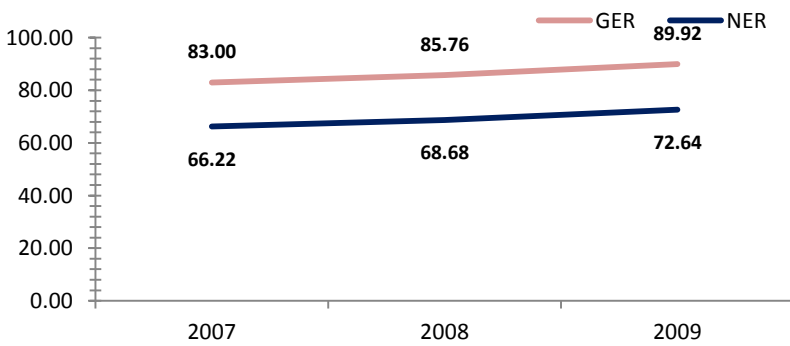

Provincial Enrolment Rate

Source: Department of Education - Statistical Bulletin

Source: Department of Education - Statistical Bulletin