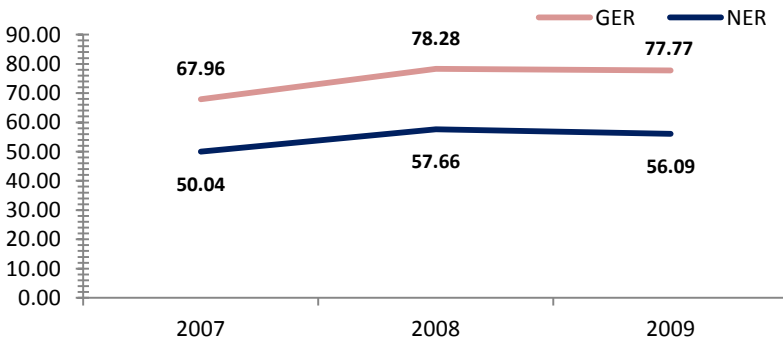

Provincial Enrolment Rate

Source: Department of Education - Statistical Bulletin

Source: Department of Education - Statistical Bulletin