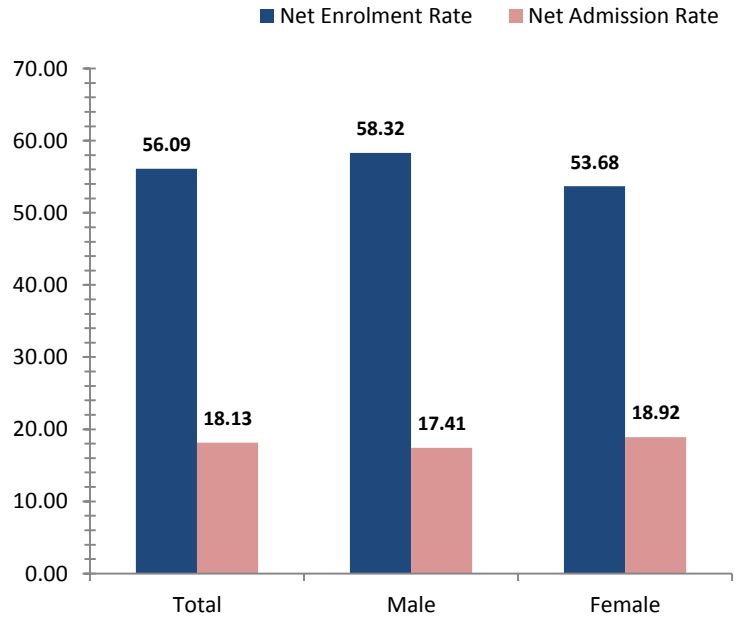

Morobe

Access To Education

Rate, 2009	Province	National	Variance
Net admission rate	18.13	25.54	-7.41
Gross enrolment rate (Prep to Grade 8)	77.77	85.52	-7.75
Net enrolment rate (Prep to Grade 8)	56.09	69.47	-13.38

Snapshot of Progress, 2009