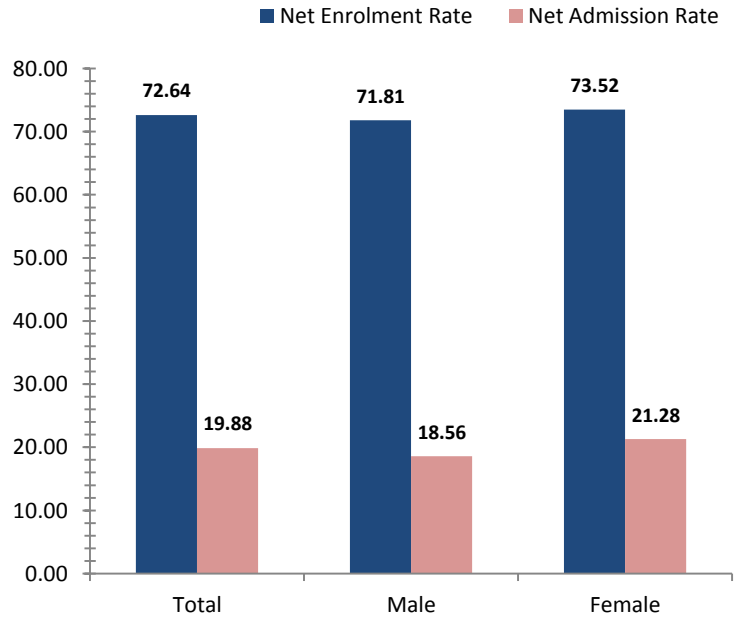

Manus

Access To Education

Rate, 2009	Province	National	Variance
Net admission rate	19.88	25.54	-5.66
Gross enrolment rate (Prep to Grade 8)	89.92	85.52	4.40
Net enrolment rate (Prep to Grade 8)	72.64	69.47	3.17

Snapshot of Progress, 2009