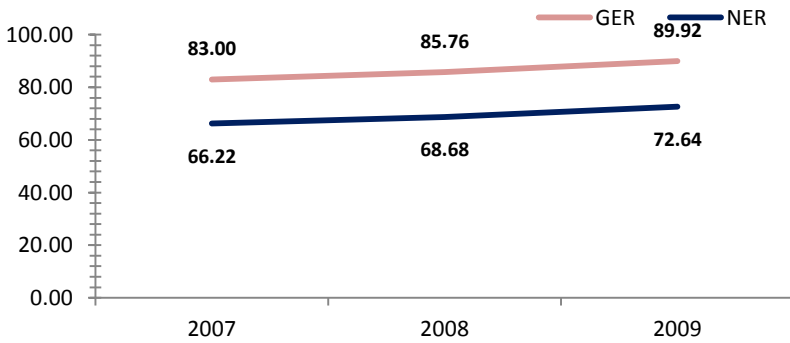

Provincial Enrolment Rate

Source: Department of Education - Statistical Bulletin

Source: Department of Education - Statistical Bulletin