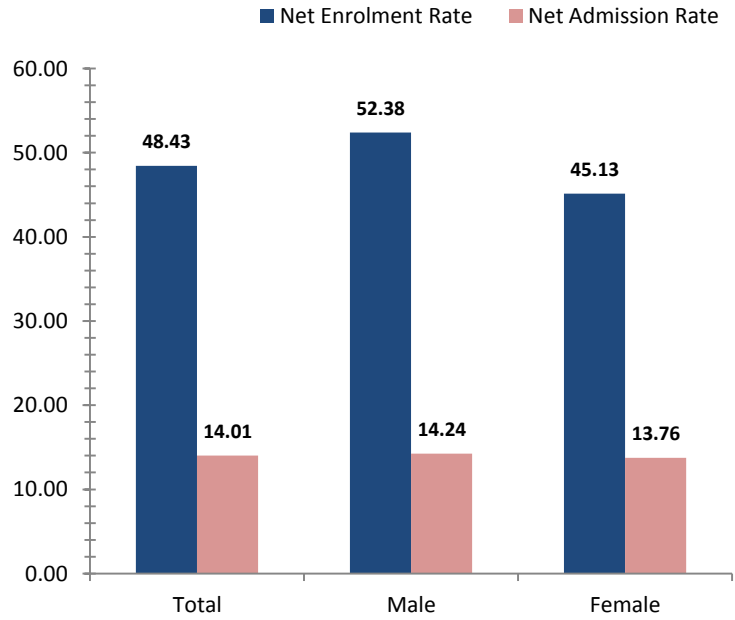

Gulf

Access To Education

Rate, 2009	Province	National	Variance
Net admission rate	14.01	25.54	-11.53
Gross enrolment rate (Prep to Grade 8)	61.48	85.52	-24.04
Net enrolment rate (Prep to Grade 8)	48.43	69.47	-21.04

Snapshot of Progress, 2009