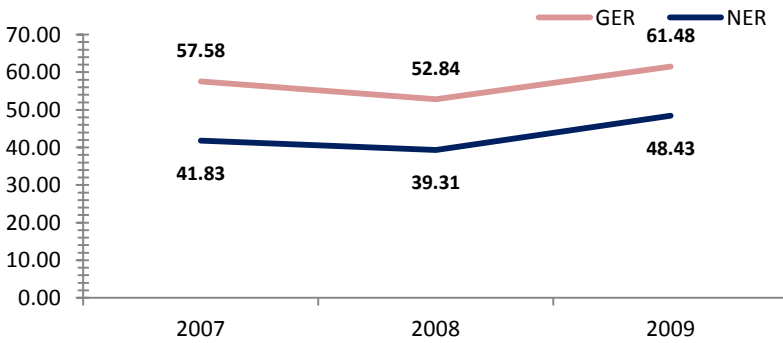

Provincial Enrolment Rate

Source: Department of Education - Statistical Bulletin

Source: Department of Education - Statistical Bulletin